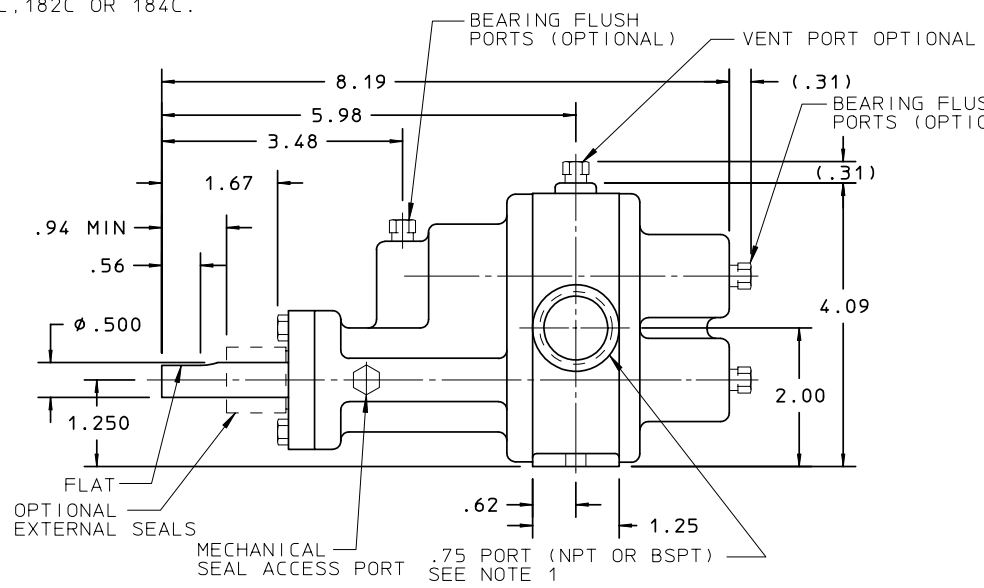

REF: ADD OPTIONAL FLANGE
REVISION UPDATE
DATE: 03/27/01

SECTION/PAGE: EFFECTIVE
C/GA6/GC6/6224
03/27/01
SUPERSEDES: 12/01/97

DWN BY: PEM
DATE: 04/28/97
SD-2852

ALL DIMENSIONS ARE IN INCHES
ECO
PULSAFEEDER
A Unit of IDEX Corporation
DIMENSIONAL DRAWING
GA6/GC6 PUMP UNMOUNTED

- NOTES:
1) SUCTION AND DISCHARGE PORTS ARE DEPENDENT UPON ROTATION.
2) ALL STANDARD AND OPTIONAL PIPE PLUGS ARE .125 NPT.
3) MODEL GC6 REQUIRES A FOOT MOUNTED C-FACE MOTOR FRAME SIZE 56C, 143TC, 145TC, 182C OR 184C.

GC6 SINGLE / DOUBLE MECHANICAL SEAL

GA6 SINGLE / DOUBLE MECHANICAL SEAL