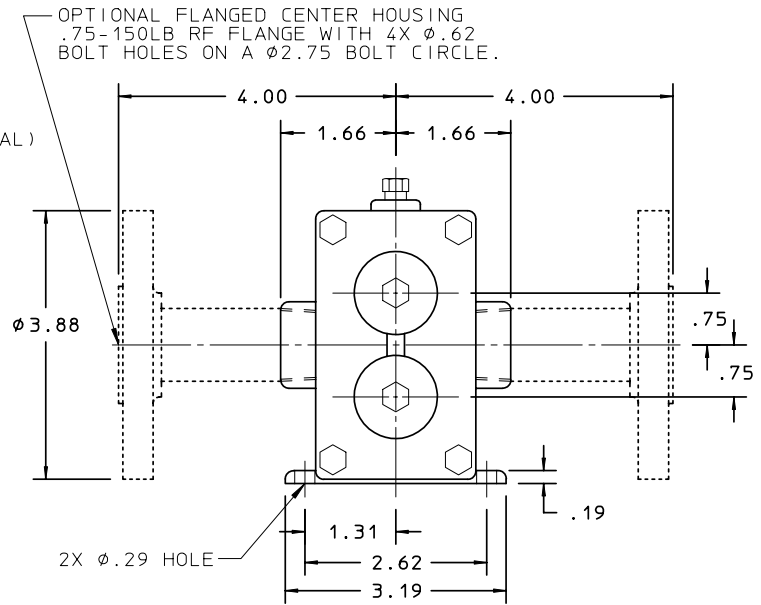

GC6 SINGLE / DOUBLE MECHANICAL SEAL