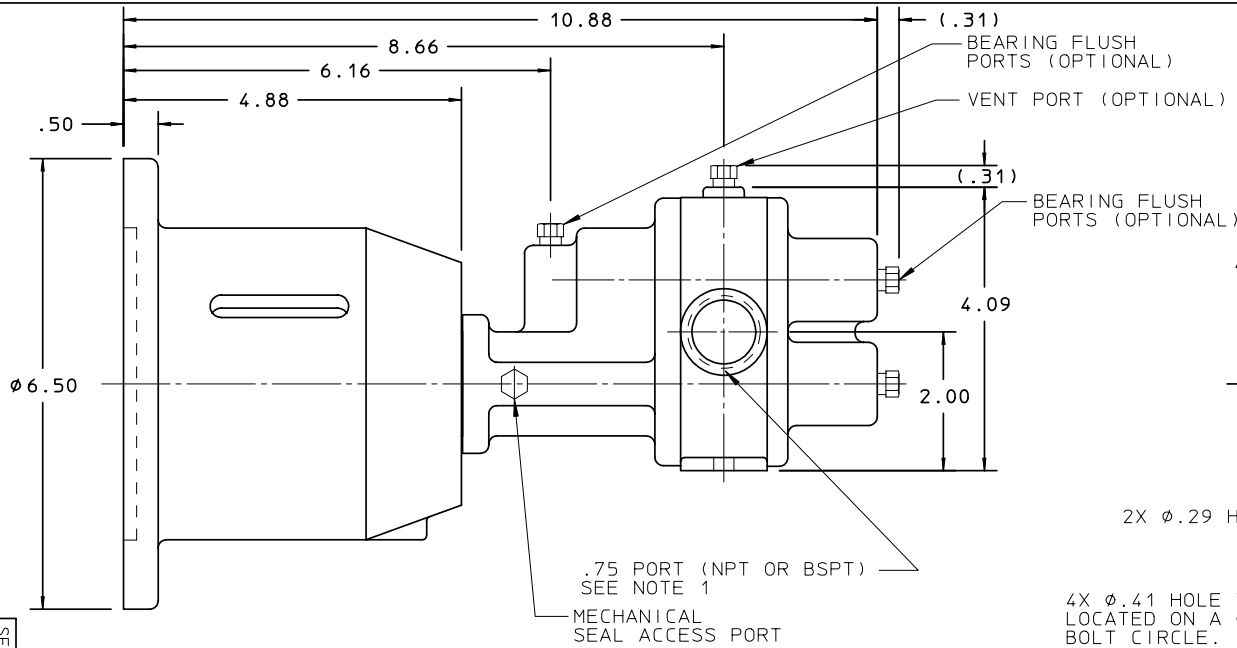

REF: ADD OPTIONAL FLANGE
REVISION UPDATE
DATE: 03/27/01

SECTION/PAGE: EFFECTIVE
C/GA6/GC6/6224
03/27/01
SUPERSEDES: 12/01/97

DWN BY: PEM
DATE: 04/28/97
SD-2852

ALL DIMENSIONS ARE IN INCHES
ECO
PULSAFEEDER
A Unit of IDEX Corporation
DIMENSIONAL DRAWING
GA6/GC6 PUMP UNMOUNTED

- NOTES:
1) SUCTION AND DISCHARGE PORTS ARE DEPENDENT UPON ROTATION.
2) ALL STANDARD AND OPTIONAL PIPE PLUGS ARE .125 NPT.
3) MODEL GC6 REQUIRES A FOOT MOUNTED C-FACE MOTOR FRAME SIZE 56C, 143TC, 145TC, 182C OR 184C.

GC6 SINGLE / DOUBLE MECHANICAL SEAL

GA6 SINGLE / DOUBLE MECHANICAL SEAL