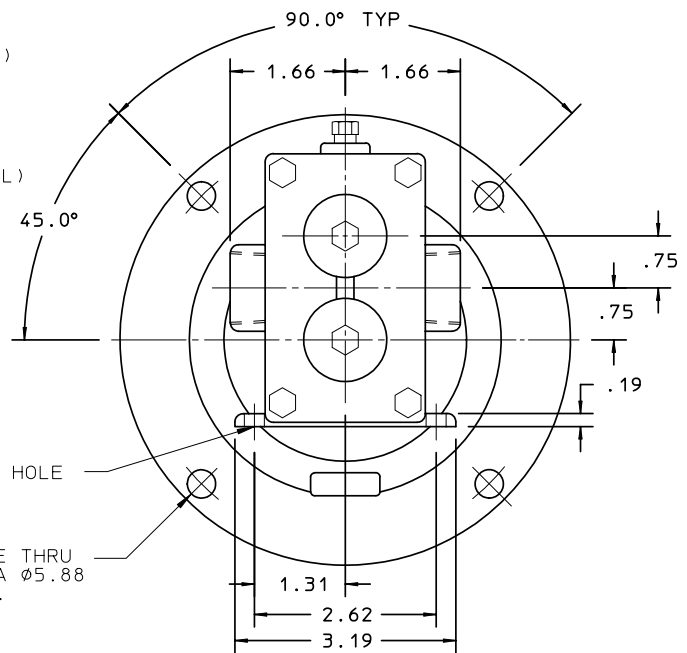

REF: ADD OPTIONAL FLANGE
REVISION UPDATE
DATE: 03/27/01

SECTION/PAGE: EFFECTIVE
C/GA6/GC6/6224
03/27/01
SUPERSEDES: 12/01/97

DWN BY: PEM
DATE: 04/28/97
SD-2852

ALL DIMENSIONS ARE IN INCHES
ECO
PULSAFEEDER
A Unit of IDEX Corporation
DIMENSIONAL DRAWING
GA6/GC6 PUMP UNMOUNTED

- NOTES:
1) SUCTION AND DISCHARGE PORTS ARE DEPENDENT UPON ROTATION.
2) ALL STANDARD AND OPTIONAL PIPE PLUGS ARE .125 NPT.
3) MODEL GC6 REQUIRES A FOOT MOUNTED C-FACE MOTOR FRAME SIZE 56C, 143TC, 145TC, 182C OR 184C.

GC6 SINGLE / DOUBLE MECHANICAL SEAL

GA6 SINGLE / DOUBLE MECHANICAL SEAL